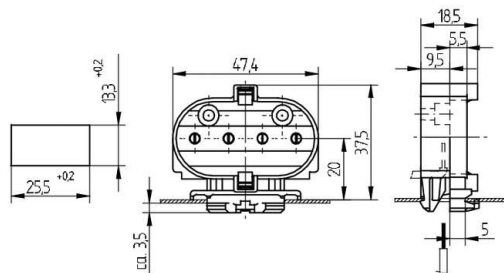

 Create pdf

Lampholders for compact fluorescent lamps

26.726.4808

2G11

colour	pkg.	wt.	part no.
white	250	14 g	26.726.4808.50

Approval: additional cULus

For lamps TC-L

Snap in foot 25.5 x 13.3 mm

Housing: PBT

- For cable insertion direction please refer to drawing

T 140	U out 500 V		 18 AWG 0.5 - 1.0 mm ²	 0.6 - 1.0
-------	----------------	---	--	--

Document generated on: We, 8. February 2017 - 16:10